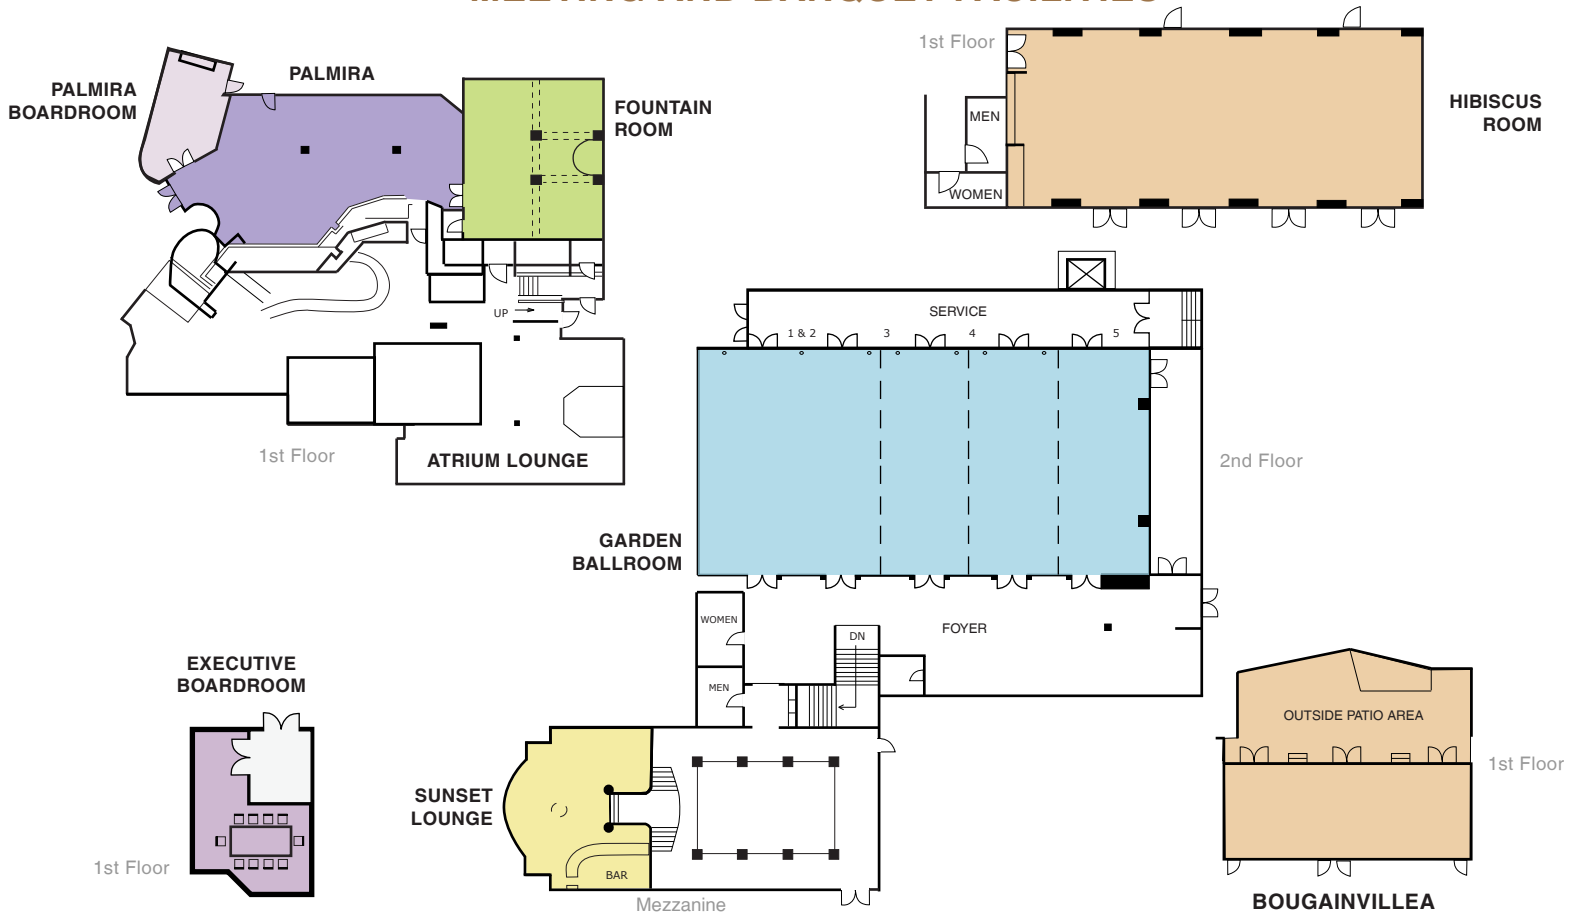

## CAPACITY CHART

Room	Sq Ft	Dimensions (W x L)	Height	Banquet Rds 10	Creseent Rds 6	Theater	Classroom	2 Per 6 ft	3 Per 8 ft	Standing Reception	Conference	U-Shape	Hollow Square	8' Exhibits	Exhibits w/chairs	
Ballroom Foyer	2,200	22 x 100	11/14 ft	140	84	N/A	N/A	N/A	N/A	250	N/A	N/A	N/A	19	18	
Garden Ballroom	5,280	48 x 100	11/17 ft	480	288	700	368	N/A	276	850	N/A	N/A	N/A	78	58	
Garden 1 - 2	2,112	44 x 48	11/17 ft	200	120	250	128	N/A	96	250	N/A	50	56	28	24	
Garden 3	1,056	22 x 48	11/17 ft	100	60	120	64	N/A	48	150	42	36	40	12	12	
Garden 4	1,056	22 x 48	11/17 ft	100	60	120	64	N/A	48	150	42	36	40	12	12	
Garden 5	1,056	22 x 48	11/17 ft	80	48	100	56	N/A	40	150	34	28	32	11	10	
Garden 1 - 3	3,168	66 x 48	11/17 ft	300	180	360	192	N/A	144	400	N/A	58	80	40	36	
Garden 1 - 4	4,224	88 x 48	11/17 ft	400	240	480	256	N/A	192	550	N/A	80	96	52	48	
Garden 3 - 5	3,168	66 x 48	11/17 ft	280	168	340	184	N/A	138	450	N/A	64	80	35	34	
Garden 3 - 4	2,112	44 x 48	11/17 ft	200	120	240	128	N/A	96	300	N/A	44	56	28	24	
Garden 4 - 5	2,112	44 x 48	11/17 ft	180	108	220	120	N/A	90	300	N/A	44	56	23	22	
Hibiscus	2,052	27 x 76	8 ft	200	120	216	154	N/A	84	275	68	64	72	28	28	
Bougainvillea	1,232	22 x 56	7 ft	100	60	140	80	48	60	150	44	47	50	20	15	
Bougainvillea Patio	1,085	25 x 53	Awning	80	48	N/A	N/A	N/A	N/A	125	N/A	N/A	N/A	14	13	
Palmira	1,560	26 x 60	8 ft	110	66	175	96	50	66	150	26	25	28	23-6 foot	15-6 foot	
Palmira Foyer	Used in Conjunction with Palmira only										75	Used in Conjunction with Palmira only				
Palmira Boardroom	Used in Conjunction with Palmira only										20	Used in Conjunction with Palmira only				
Fountain	1,020	34 x 30	8 ft	60	36	80	44	24	33	90	28	N/A	N/A	13	12	
Sunset Lounge	960	32 x 30	9 ft	50	30	50	30	N/A	N/A	75	28	N/A	N/A	N/A	N/A	
Executive Boardroom	337	19 x 19	8 ft	N/A	N/A	N/A	N/A	N/A	N/A	N/A	10	N/A	N/A	N/A	N/A	
Room 205	450	15 x 30	8 ft	N/A	N/A	N/A	N/A	N/A	N/A	N/A	14	N/A	N/A	N/A	N/A	
Room 305	450	15 x 30	8 ft	N/A	N/A	N/A	N/A	N/A	N/A	N/A	18	N/A	N/A	N/A	N/A	
Poolside				300	180	N/A	N/A	N/A	N/A	500	N/A	N/A	N/A	N/A	N/A	
Poolside Cabanas	6 Cabanas, Each Cabana holds 15 guests. Ask your Catering Manager for Details.															