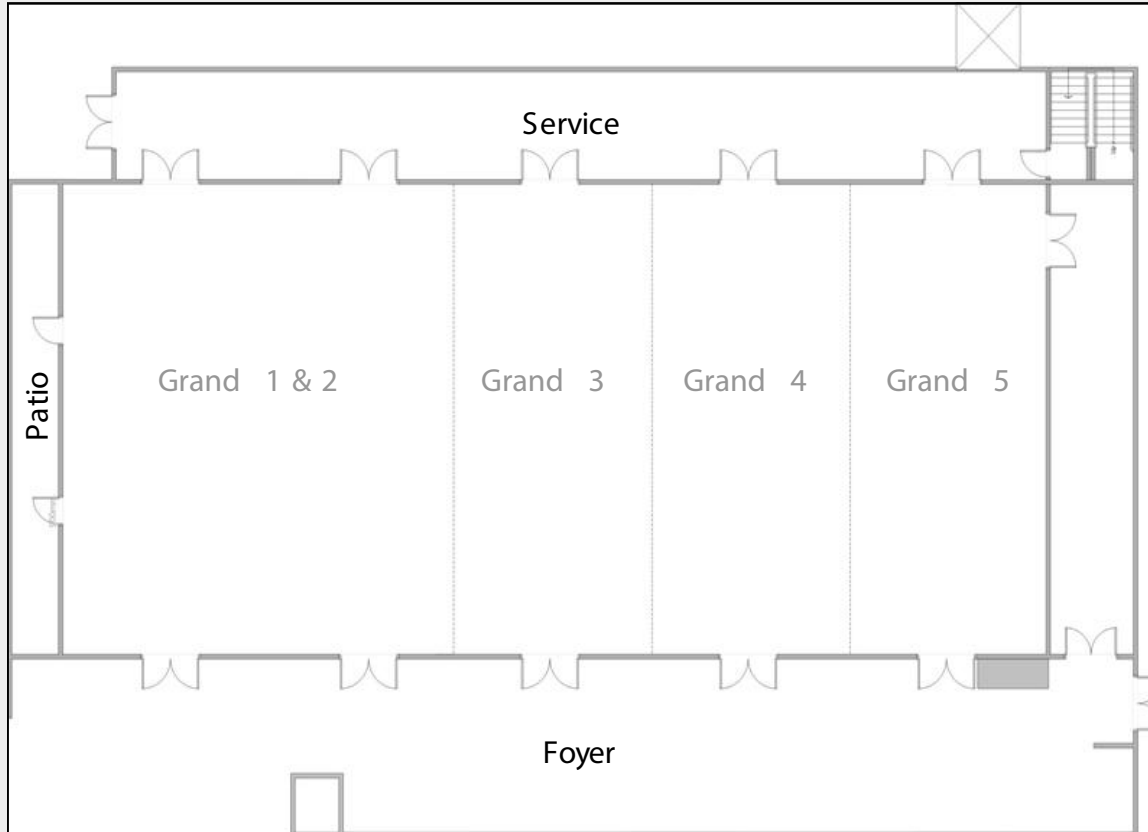

GRAND BALLROOM

ROOM DESCRIPTION |

Make your grand entrance in the spacious Grand Ballroom. With the ability to host 300 guests and space to create your event, the boundaries are endless.

EXEC. BOARDROOM

BOUGAINVILLE

HIBISCUS

SUNSET LOUNGE

SUITE 205 & 305

POOLSIDE