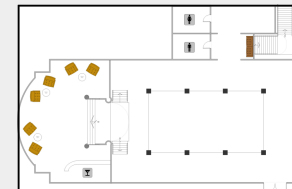

GRAND BALLROOM

ROOM DESCRIPTION |

Make your grand entrance in the spacious Grand Ballroom. With the ability to host 300 guests and space to create your event, the boundaries are endless.

EXEC. BOARDROOM

BOUGAINVILLE

HIBISCUS

SUNSET LOUNGE

SUITE 205 & 305

POOLSIDE