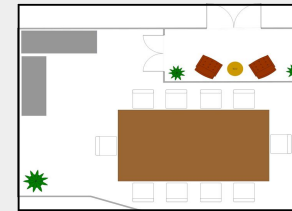

GRAND BALLROOM

ROOM DESCRIPTION |

Make your grand entrance in the spacious Grand Ballroom. With the ability to host 300 guests and space to create your event, the boundaries are endless.

EXEC. BOARDROOM

BOUGAINVILLE

HIBISCUS

SUNSET LOUNGE

SUITE 205 & 305

POOLSIDE