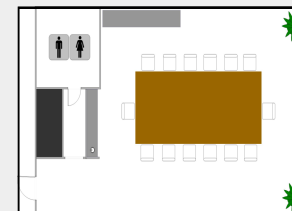

GRAND BALLROOM

ROOM DESCRIPTION |

Make your grand entrance in the spacious Grand Ballroom. With the ability to host 300 guests and space to create your event, the boundaries are endless.

EXEC. BOARDROOM

BOUGAINVILLE

HIBISCUS

SUNSET LOUNGE

SUITE 205 & 305

POOLSIDE